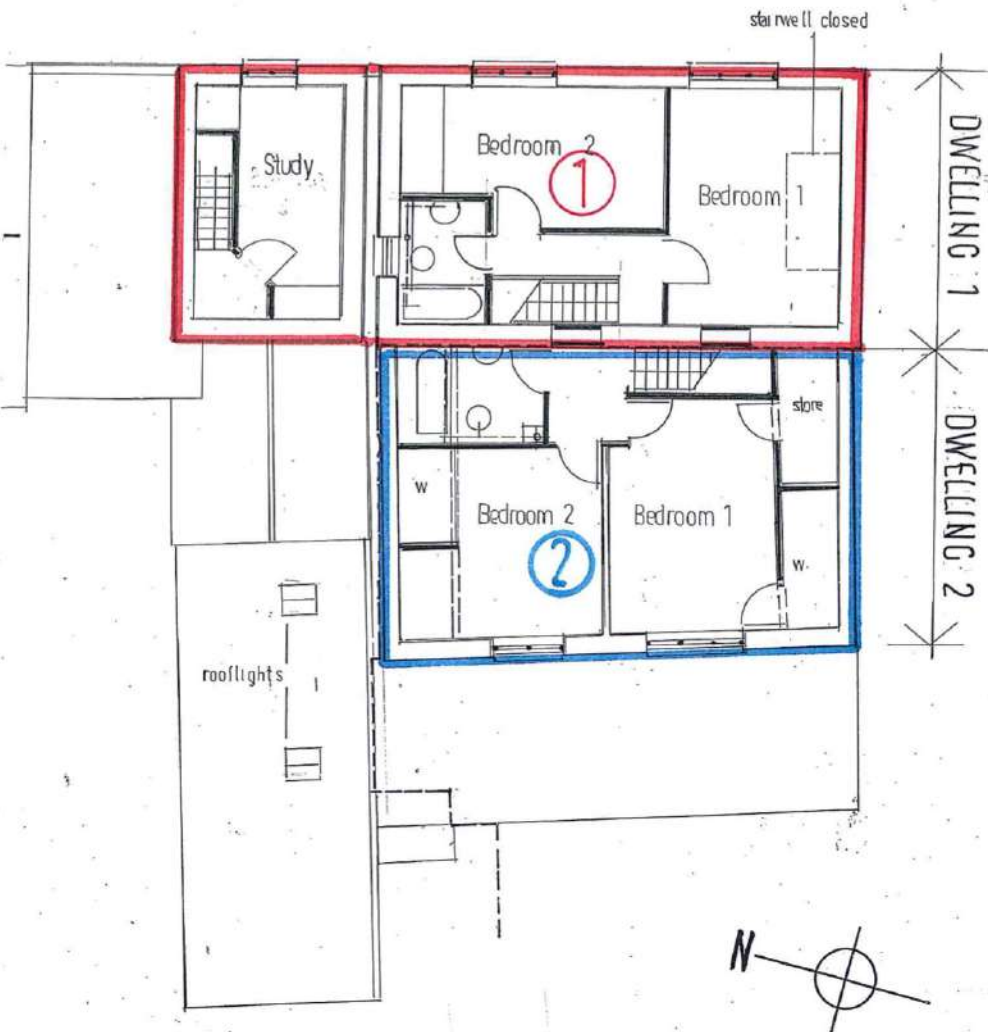

24 West Street, Corfe Castle, Wareham, Dorset, BH20 5HD

Location - Village Square & Castle Ruins

PROPOSED APPORTIONMENTS · 24 West St. Corfe Castle

1:100

RECEIVED
24 MAR 2020
PLANNING

2922/3