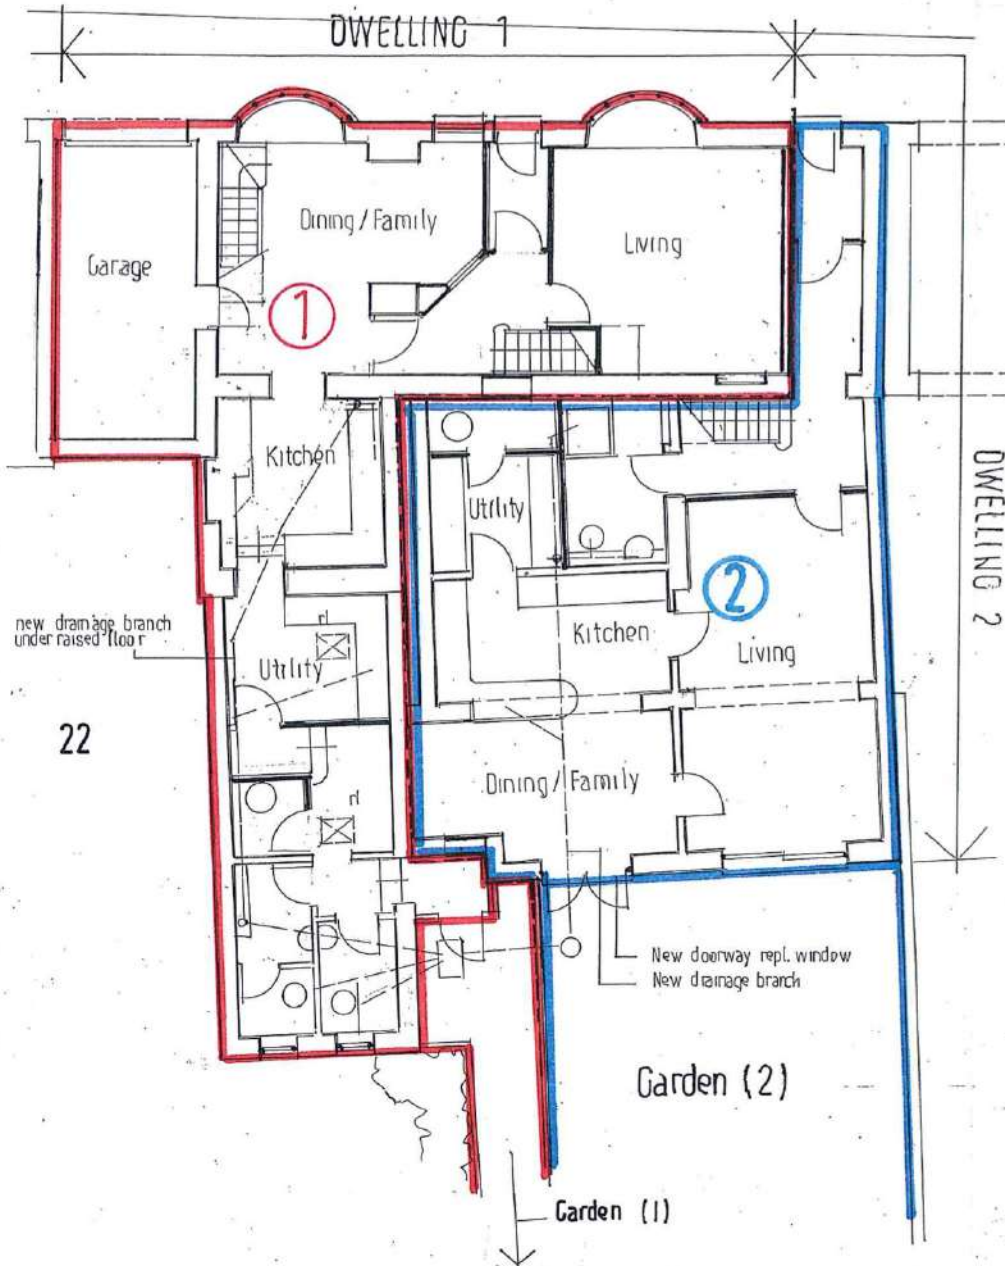

24 West Street, Corfe Castle, Wareham, Dorset, BH20 5HD

Location - Village Square & Castle Ruins

PROPOSED APPORTIONMENTS · 24 West St. Corfe Castle

1:100

RECEIVED
24 MAR 2020
PLANNING

2922/3