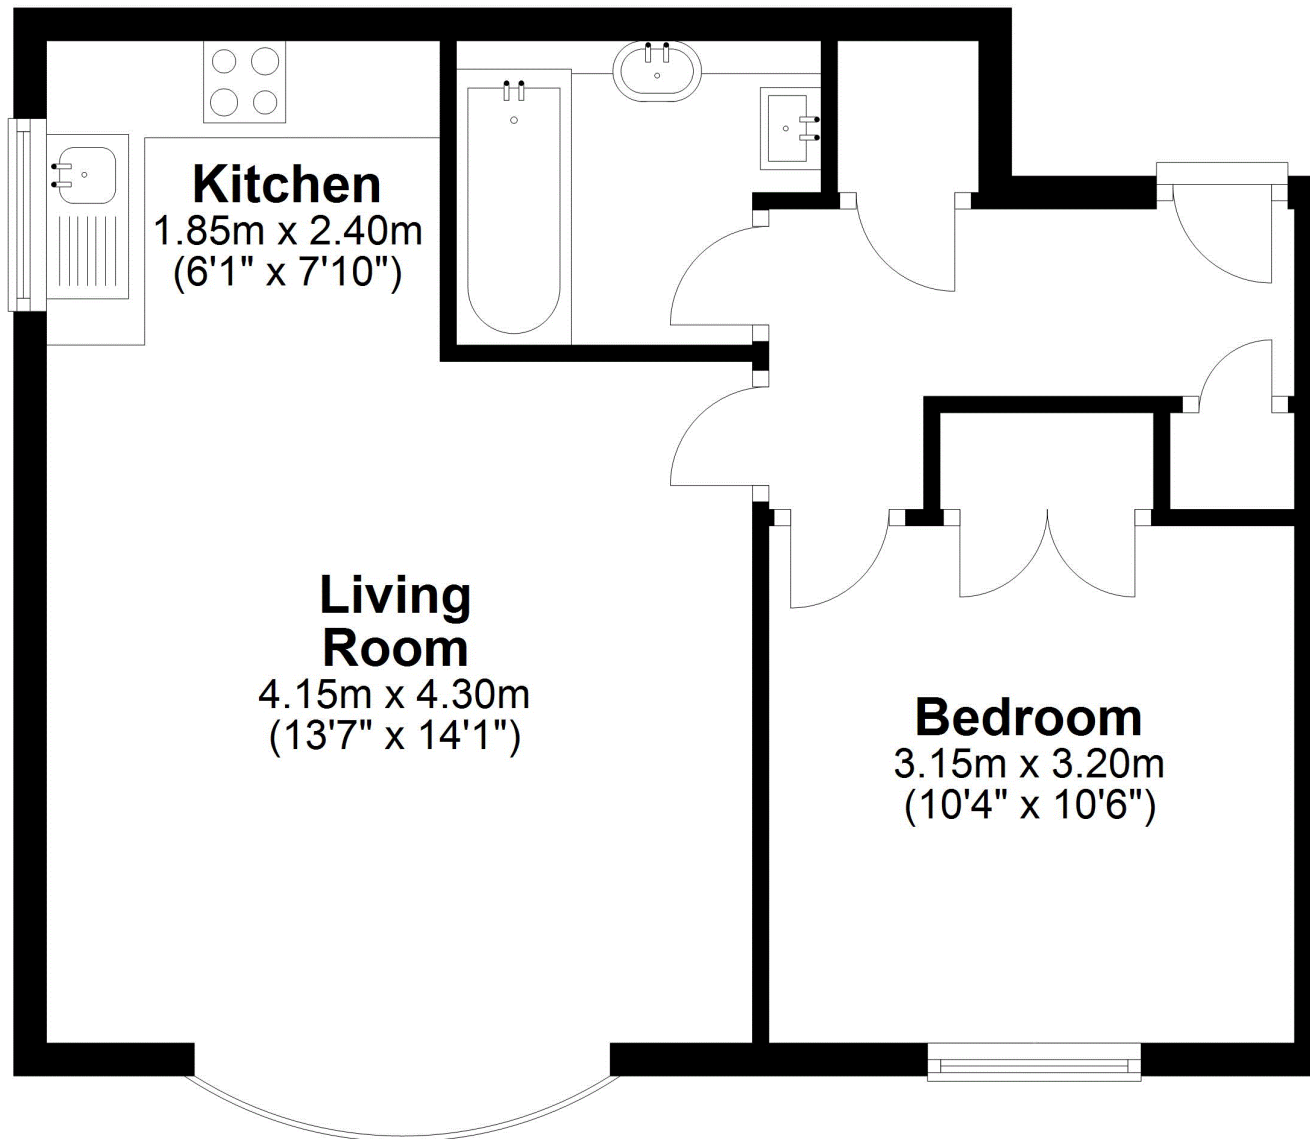

# First Floor

Approx. 44.7 sq. metres (481.4 sq. feet)

Total area: approx. 44.7 sq. metres (481.4 sq. feet)

## Langley Walk, Woking, Surrey, GU22 7UD

- First Floor Apartment.
- Open Plan Kitchen
- Double Bedroom With Fitted Wardrobes
- Modern Bathroom
- Spacious Reception Room
- Secure Underground Parking
- Walking Distance Of Woking Mainline Station
- NO ONWARD CHAIN

Rarely available, a one bedroom first floor apartment located in the Mount Hermon conservation area within walking distance of Woking Town Centre and mainline station.

The accommodation comprises a spacious reception room with double glazed bay window, open plan kitchen, double bedroom with fitted wardrobes and a modern bathroom. Other features include secure underground parking, security entryphone system, visitors parking bays, double glazed windows and gas central heating.