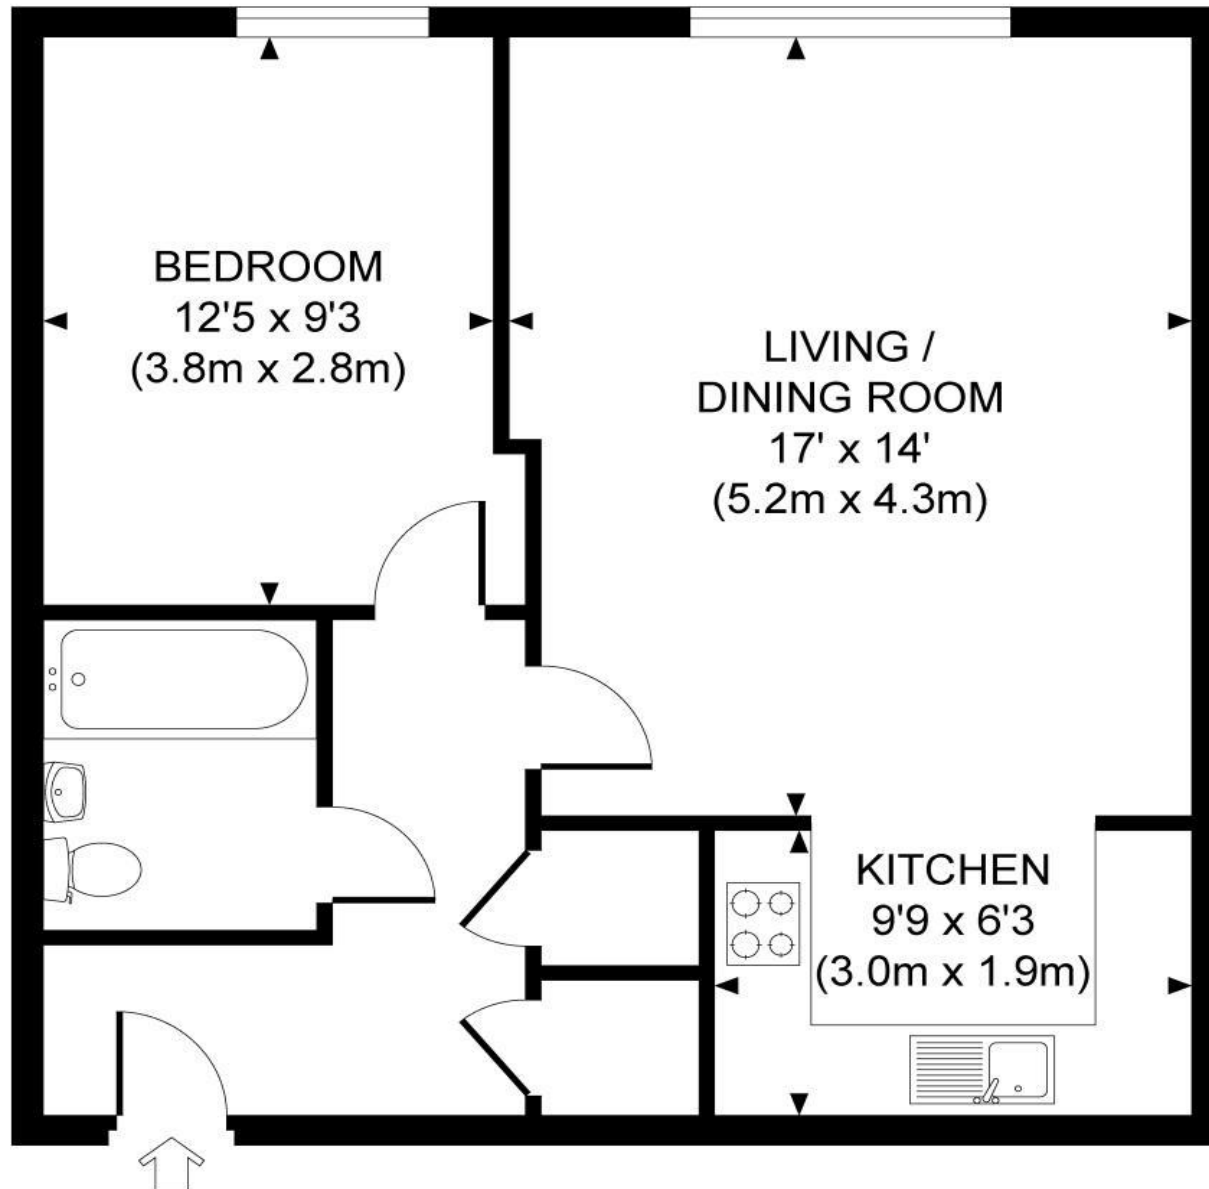

Approximate Gross Internal Area  
551 sq ft / 51.2 sq m

**Bramwell Place, 99 Chertsey Road, Woking, Surrey, GU21 5BL**

- **Executive Apartment**
- **Double Bedroom**
- **Newly Updated Kitchen**
- **Security Entryphone System**
- **Triple Glazing**
- **Town Centre Location**
- **First Floor**
- **Newly Updated Bathroom**
- **NO ONWARD CHAIN**

A spacious and superbly presented one bedroom executive apartment conveniently located within a stone's throw of Woking town centre and mainline station. The apartment benefits from having a newly fitted kitchen and bathroom, as well as triple glazing. Other features include an impressive reception room, security entryphone system and from being offered to the market with NO ONWARD CHAIN.